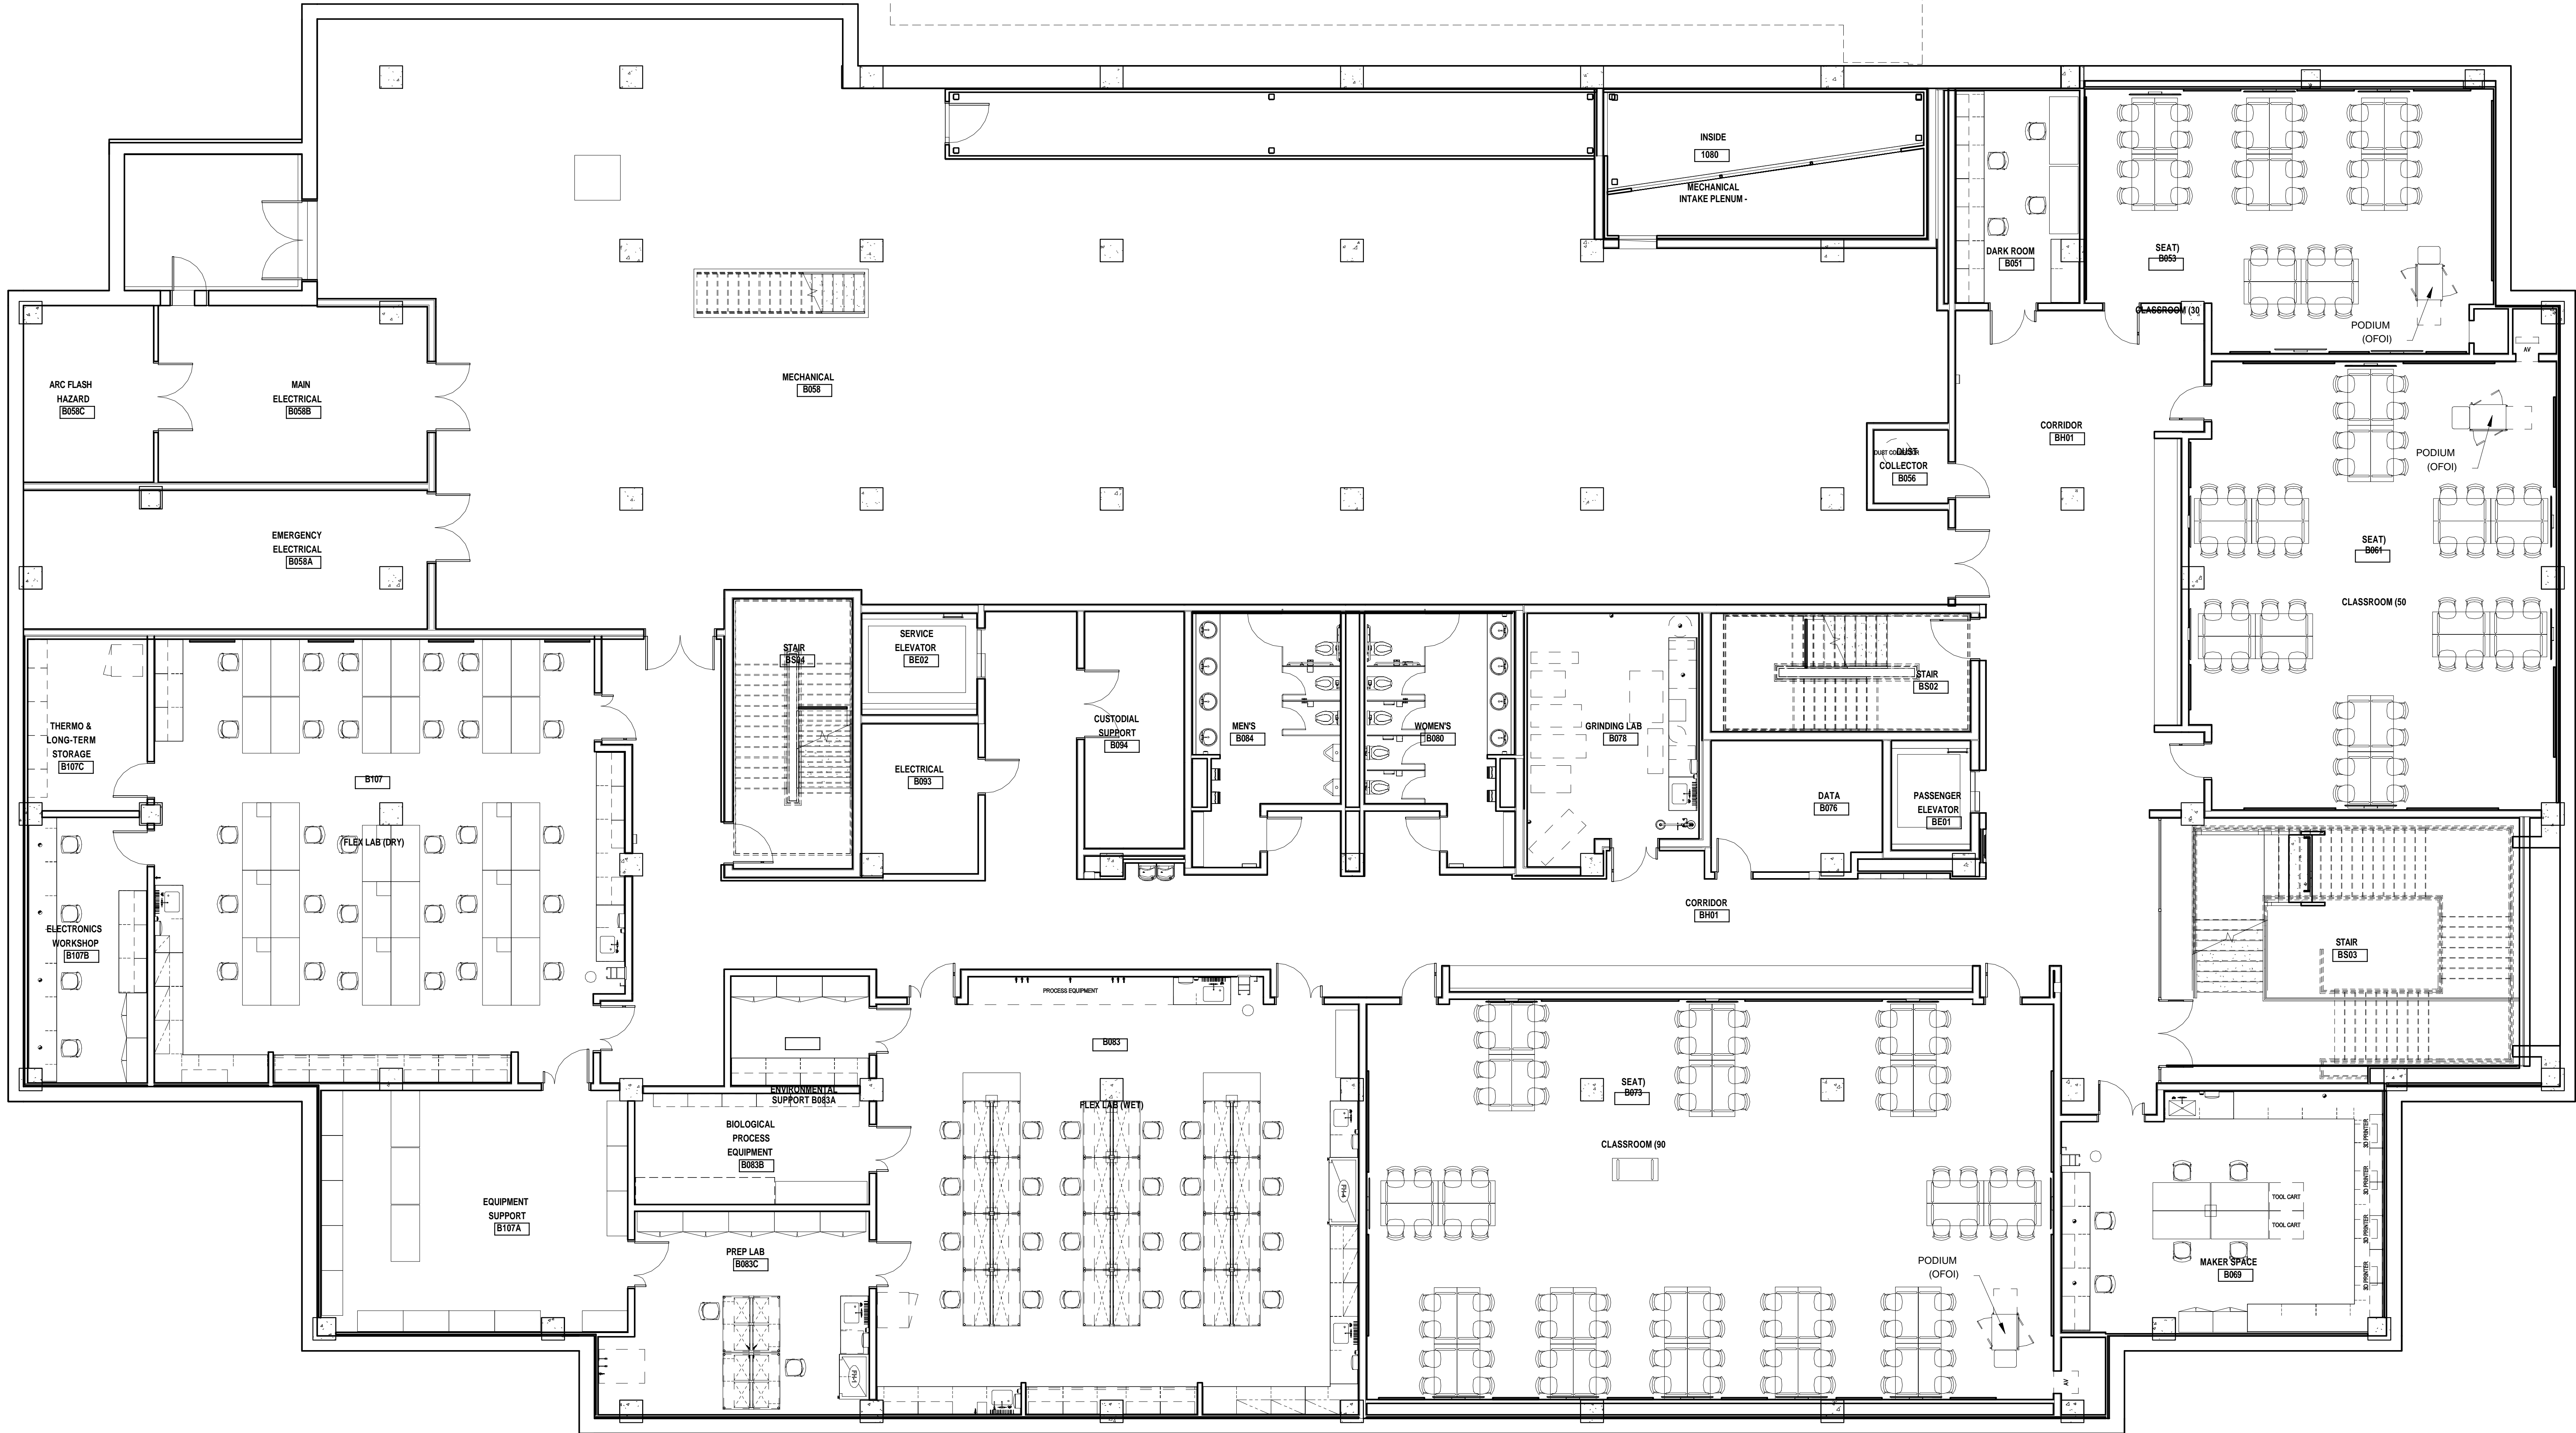

MSKTD & Associates

Architecture | Engineering | Interior Design

1715 Magnavox Way Fort Wayne, IN 46804 260.432.8337

www.msktd.com

Flad Architects

Agricultural and Biological Engineering
Renovation and Addition for:
Purdue University
Agricultural and Biological Engineering Building
Purdue Project ID: C.40.05856
West Lafayette, Indiana 47907

PROJECT NO.	DATE
MSKTD 7168	05-04-18
FLAD 17120-00	
REV.	DATE

**Basement
Floor
Plan**