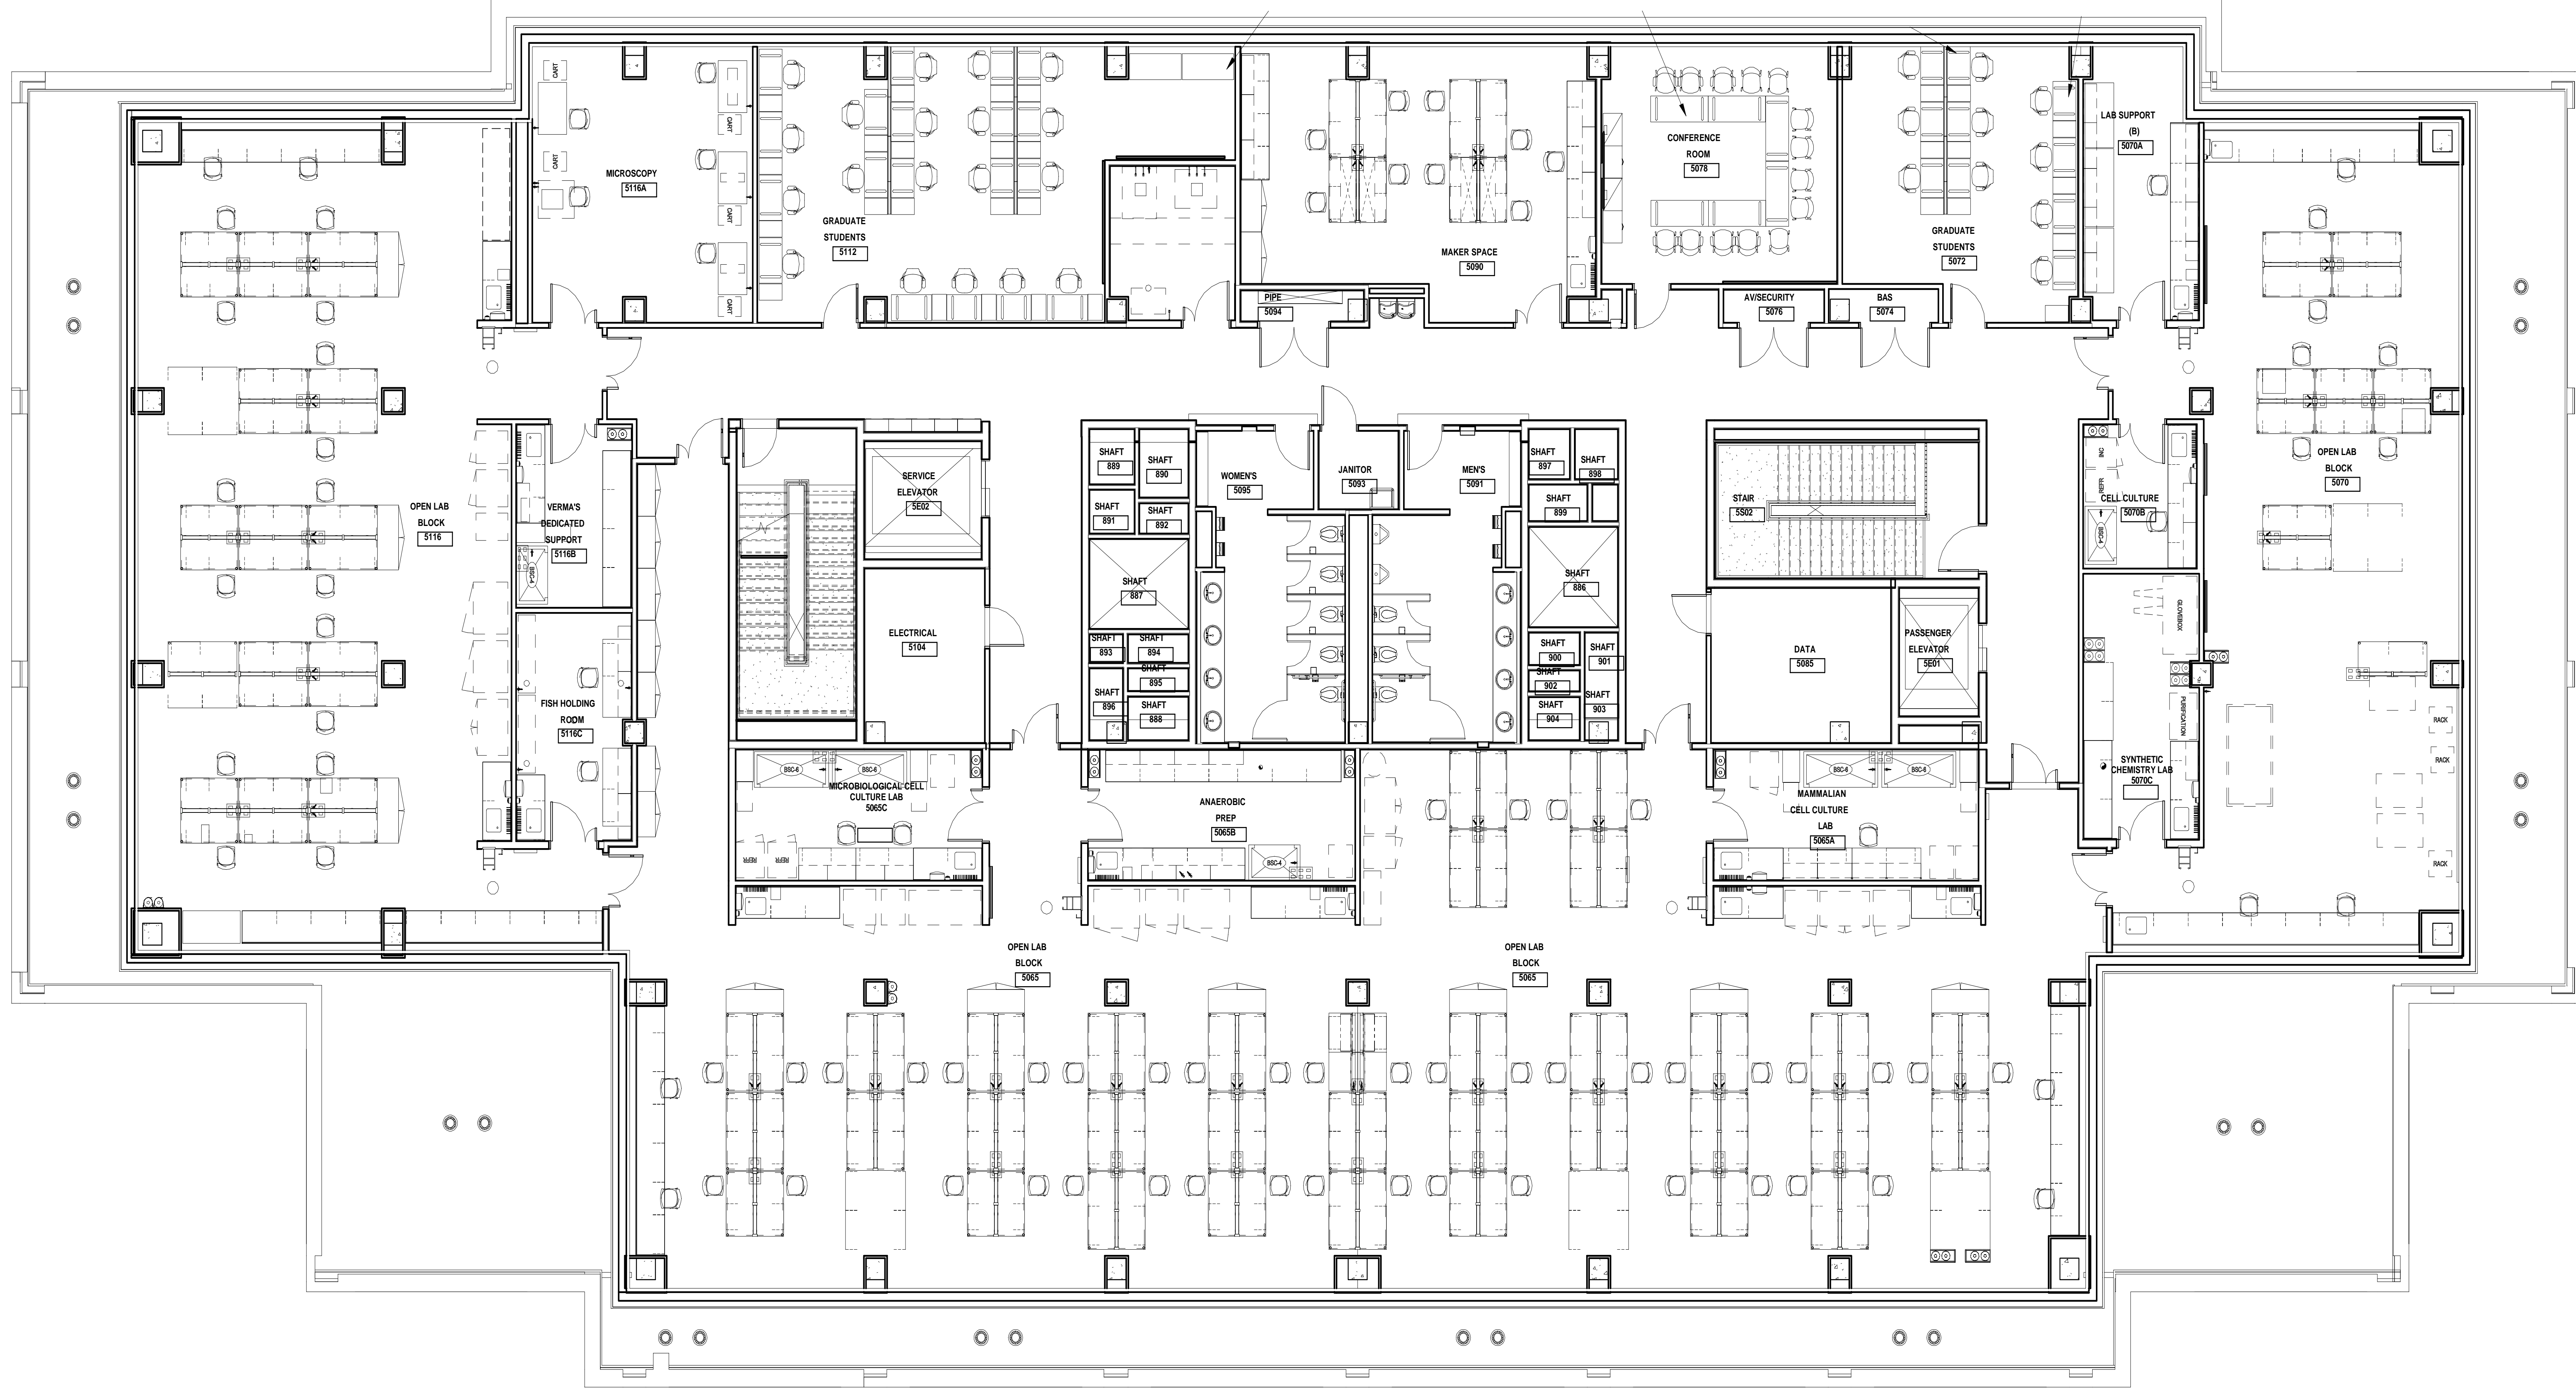

MSKTD & Associates

Architecture | Engineering | Interior Design

Flad Architects

Agricultural and Biological Engineering
Renovation and Addition for:

Purdue University

Agricultural and Biological Engineering Building
Purdue Project ID: C.40.05856
West Lafayette, Indiana 47907

PROJECT NO.	DATE
MSKTD 7168	05-04-18
FLAD 17120-00	
REV.	DATE

Fifth Floor Plan