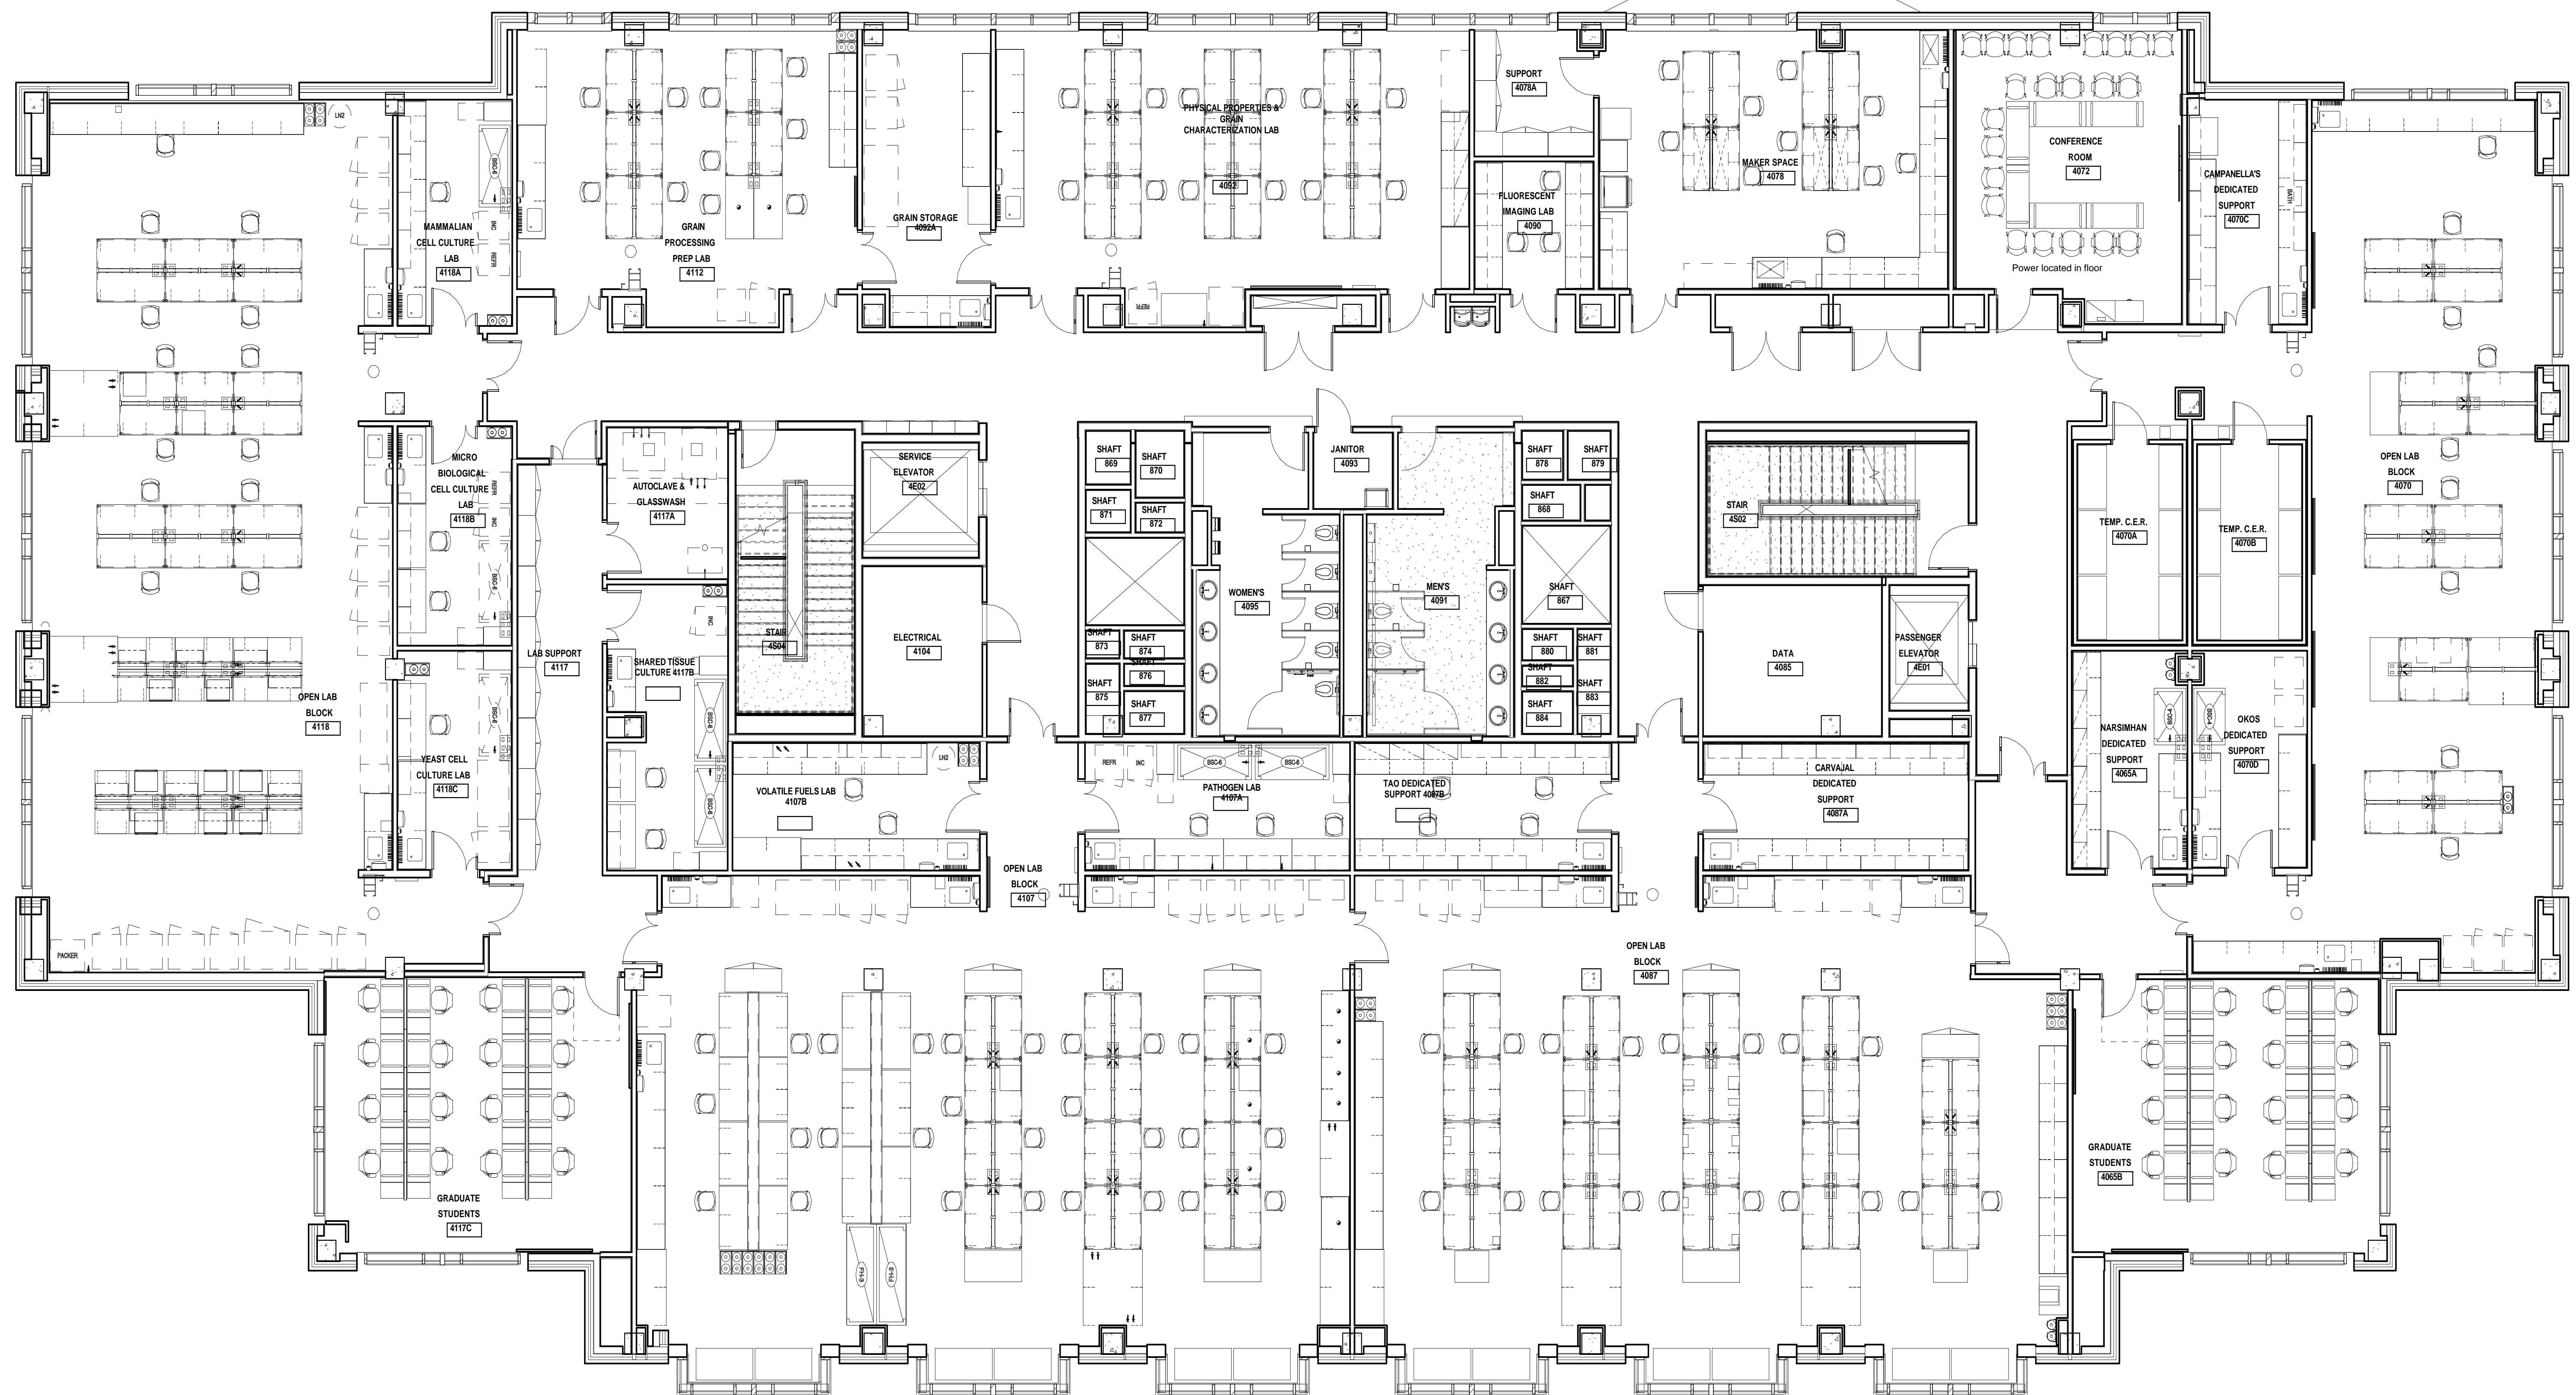

MSKTD & Associates

Architecture | Engineering | Interior Design

Flad Architects

Agricultural and Biological Engineering
Renovation and Addition for:

Purdue University

Agricultural and Biological Engineering Building
Purdue Project ID: C.40.05856
West Lafayette, Indiana 47907

PROJECT NO.	DATE
MSKTD 7168	05-04-18
FLAD 17120-00	
REV.	DATE

Fourth Floor Plan