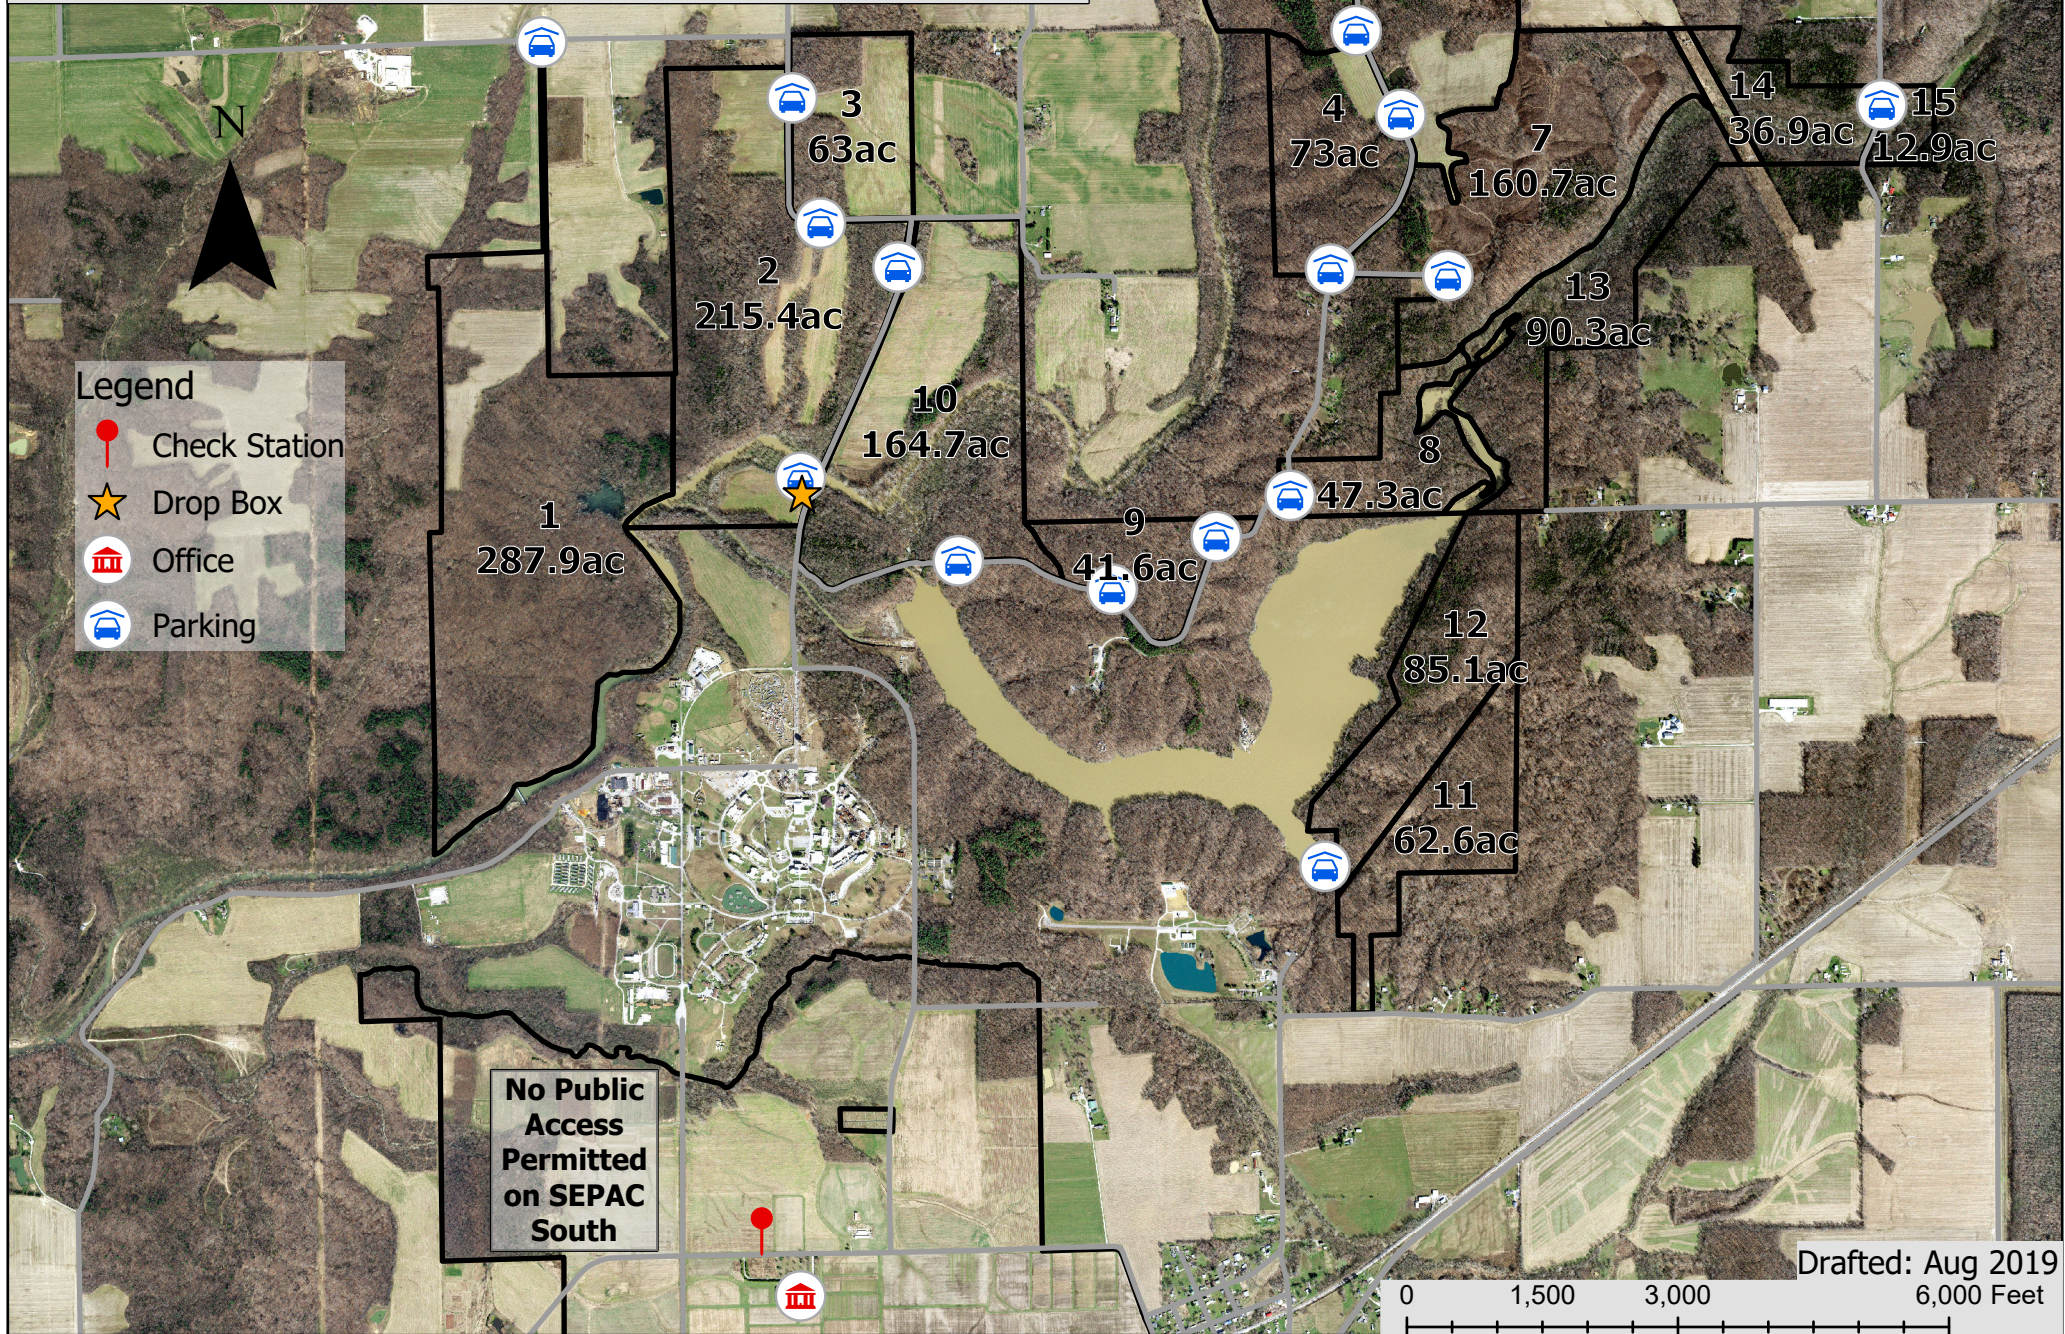

SEPAC - North Public Access Map

Drafted: Aug 2019
6,000 Feet