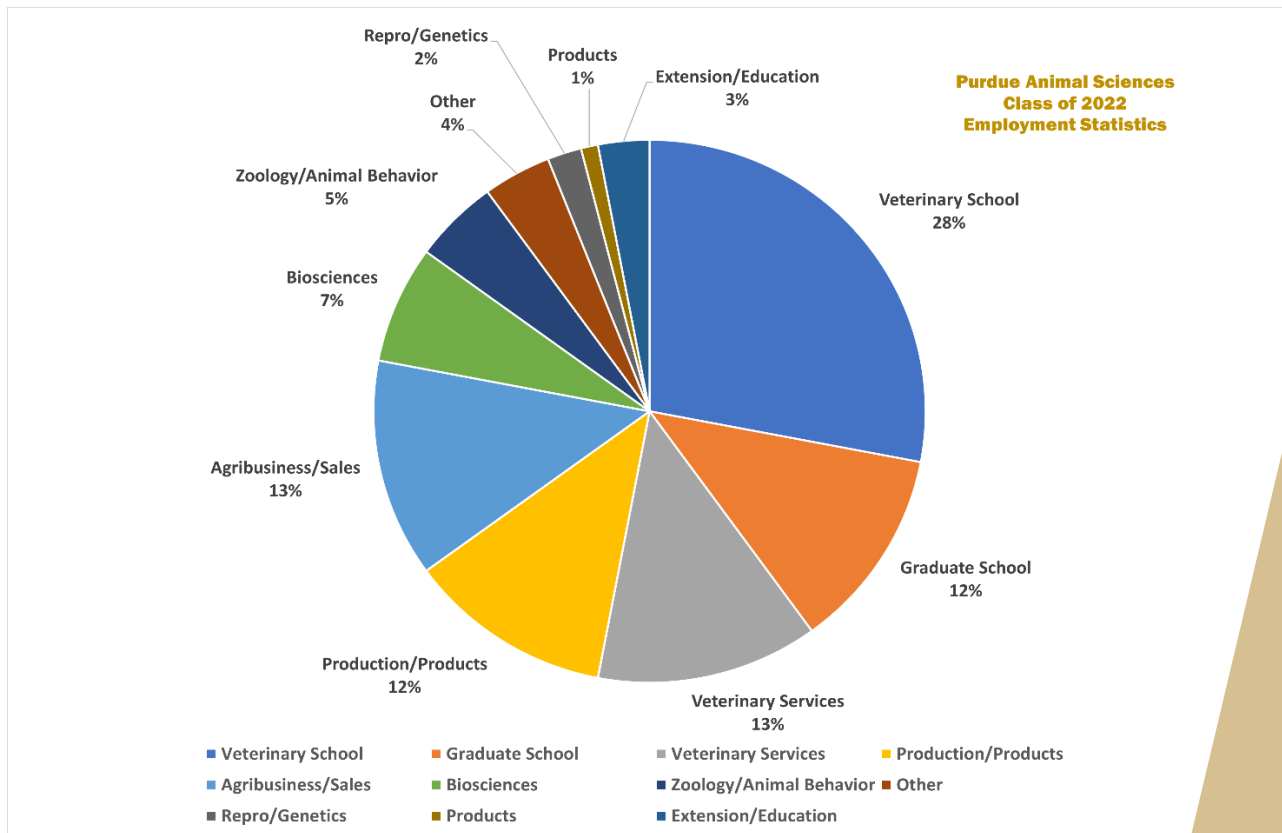

Careers of Graduates

Contact Us

Barry Delks
Coordinator of
Career Services,
Animal Sciences
delks@purdue.edu
CRTN 1058
765-494-9346

James Krotz
Sr. Academic and
Career Advisor,
Animal Sciences
jkrotz@purdue.edu
CRTN 1058
765-496-0320