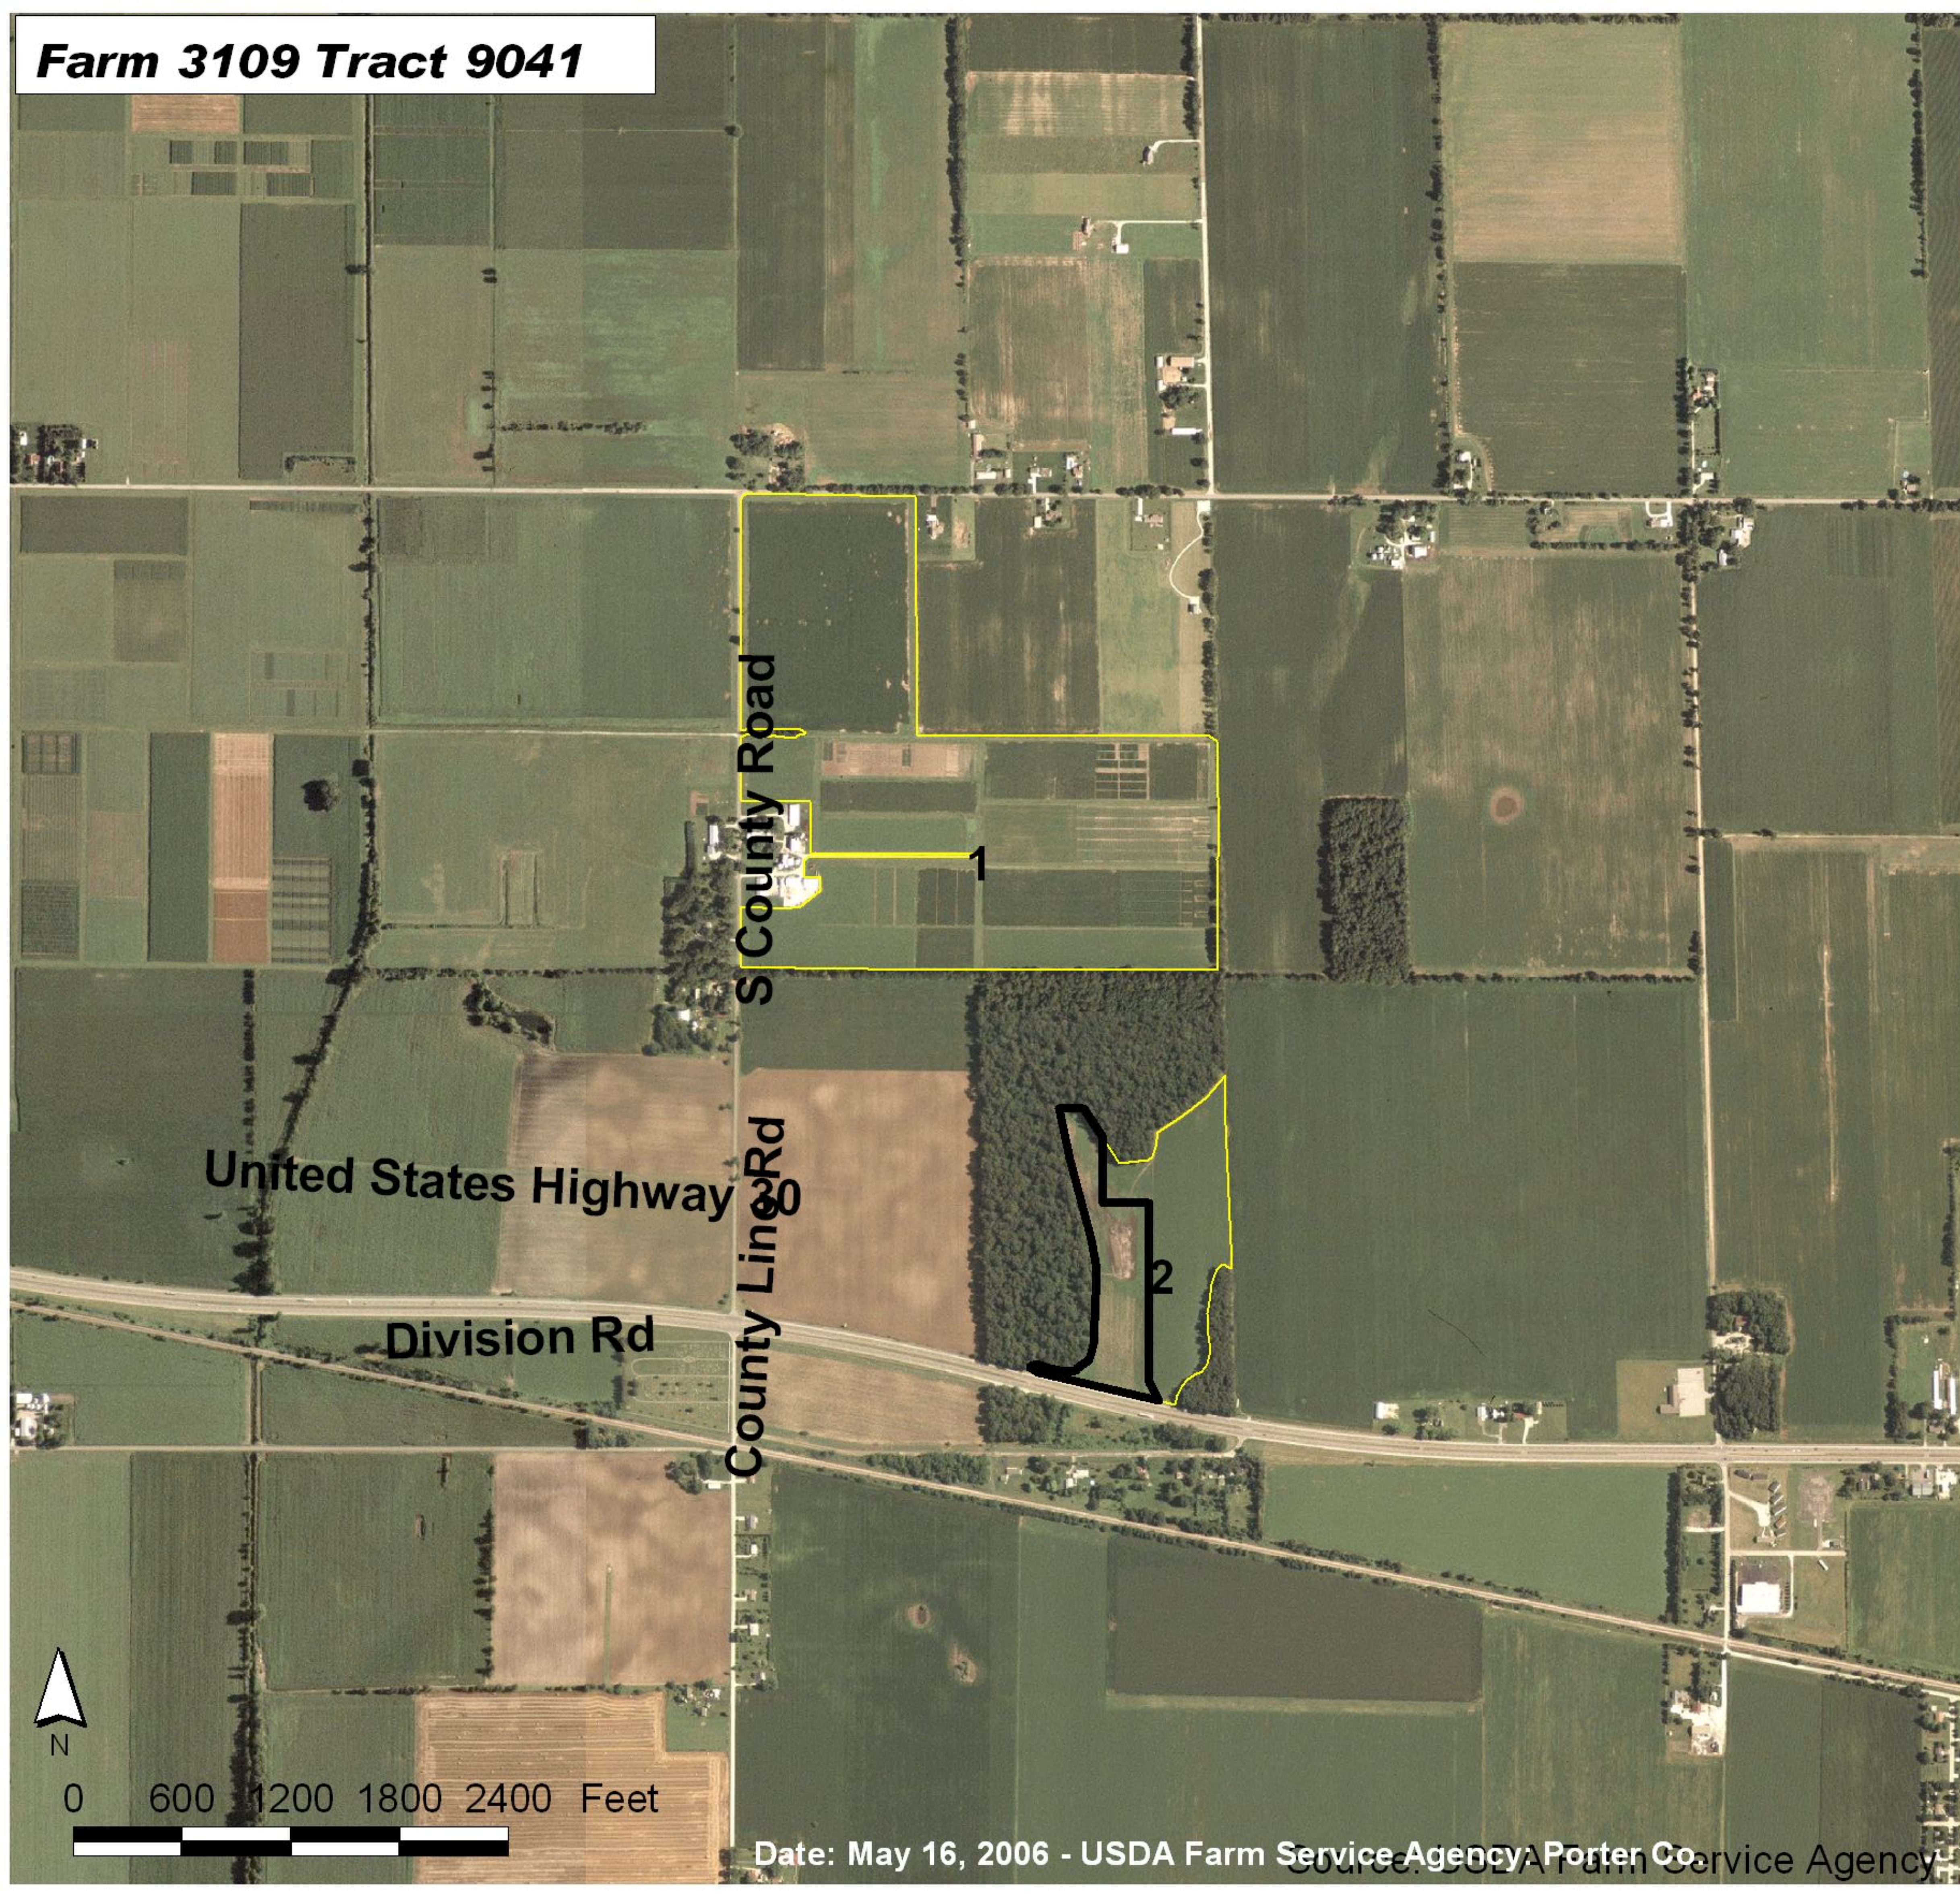

Farm 3109 Tract 9041

FLD	Acres	HEL	Ac-CRE
-----	-------	-----	--------

1	101.11		101.11
2	25.07		15.07

**Total Cropland Acres
126.2**