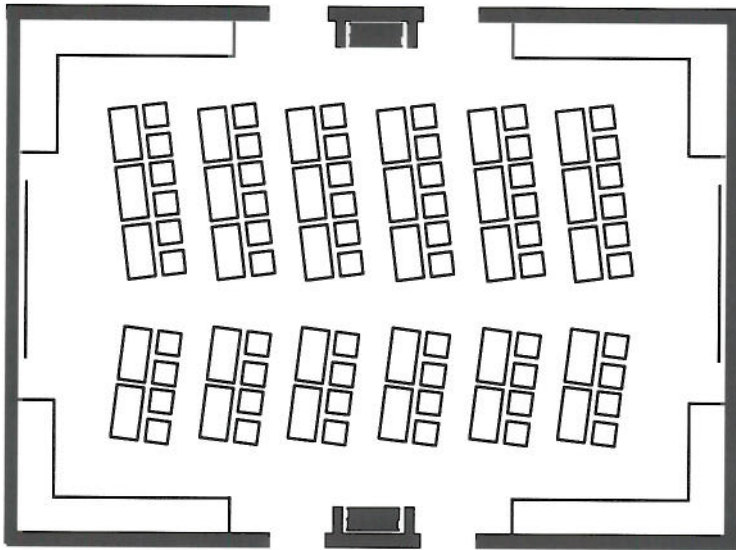

BECK AGRICULTURAL CENTER

BECK FIRST FLOOR

BECK AGRICULTURAL CENTER

BECK FIRST FLOOR

room_111a+b dimensions: 40' x 50'

classroom: 60 people max

board room: 40 ppl max

U Shaped : 32 ppl max

Room may be divided in half.

room_117

dimensions: 24' x 36'

classroom: 28 people max

u-shape: 20 max

board room: 32 max

room_141

dimensions: 30' x 32'

classroom: 38 people max

u-shape: 26 max

boardroom: 34 max

room_143

dimensions: 56' x 89'

classroom: 250 max

rounds: 250 max