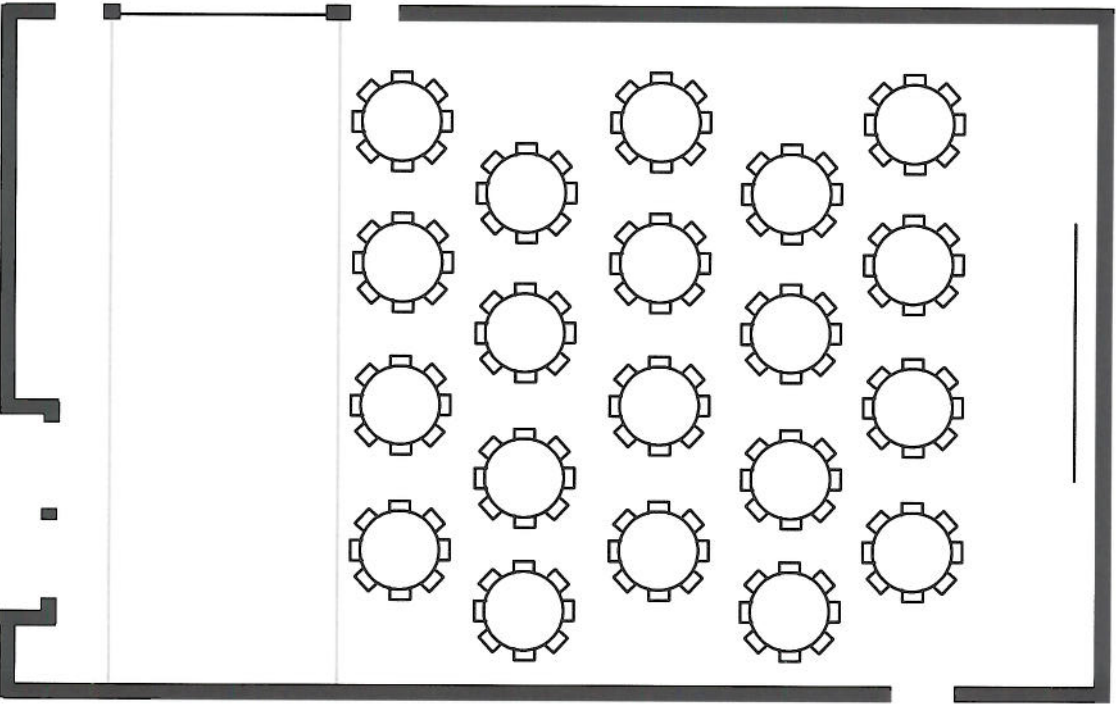

BECK AGRICULTURAL CENTER

BECK FIRST FLOOR

BECK AGRICULTURAL CENTER

BECK FIRST FLOOR

room_111a+b dimensions: 40' x 50'

classroom: 60 people max

board room: 40 ppl max

U Shaped : 32 ppl max

Room may be divided in half.

room_117

dimensions: 24' x 36'

classroom: 28 people max

u-shape: 20 max

board room: 32 max

room_141

dimensions: 30' x 32'

classroom: 38 people max

u-shape: 26 max

boardroom: 34 max

room_143

dimensions: 56' x 89'

classroom: 250 max

rounds: 250 max