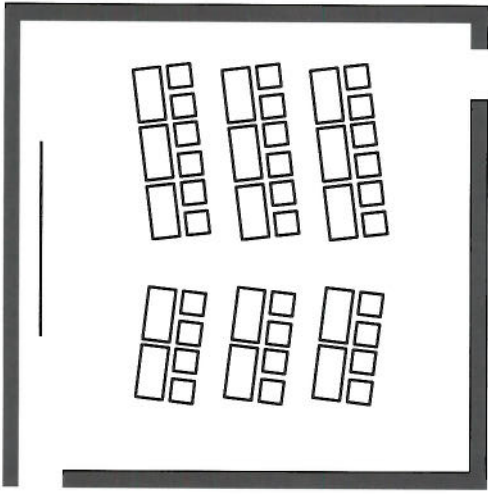

BECK AGRICULTURAL CENTER

BECK FIRST FLOOR

BECK AGRICULTURAL CENTER

BECK FIRST FLOOR

room_111a+b dimensions: 40' x 50'

classroom: 60 people max

board room: 40 ppl max

U Shaped : 32 ppl max

Room may be divided in half.

room_117

dimensions: 24' x 36'

classroom: 28 people max

u-shape: 20 max

board room: 32 max

room_141

dimensions: 30' x 32'

classroom: 38 people max

u-shape: 26 max

boardroom: 34 max

room_143

dimensions: 56' x 89'

classroom: 250 max

rounds: 250 max