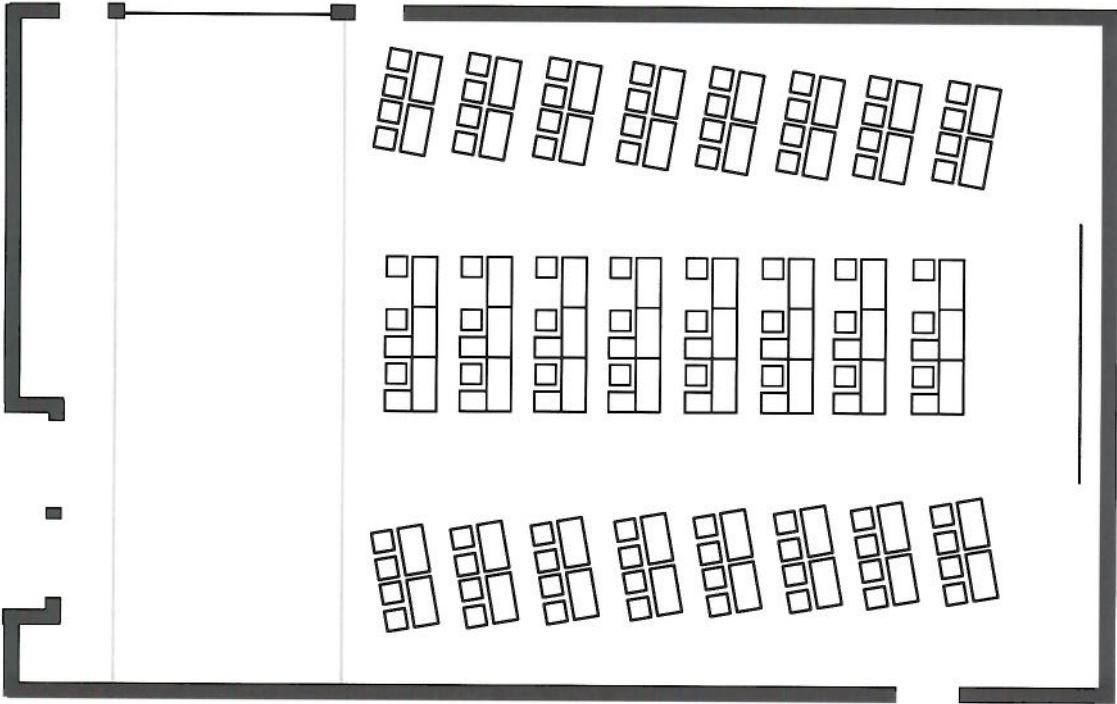

BECK AGRICULTURAL CENTER

BECK FIRST FLOOR

BECK AGRICULTURAL CENTER

BECK FIRST FLOOR

room_111a+b dimensions: 40' x 50'

classroom: 60 people max

board room: 40 ppl max

U Shaped : 32 ppl max

classroom: 38 people max

u-shape: 26 max

boardroom: 34 max

room_143

dimensions: 56' x 89'

classroom: 250 max

rounds: 250 max