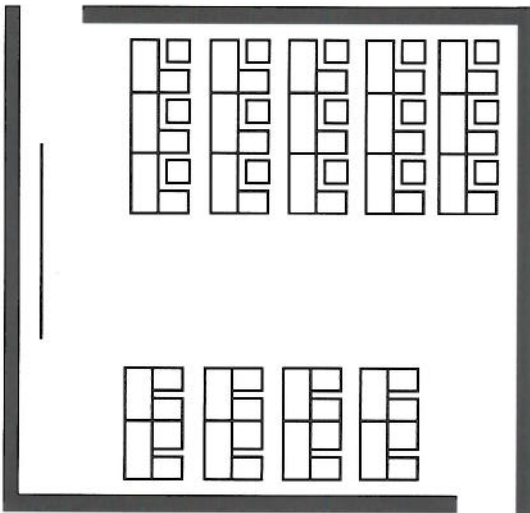

BECK AGRICULTURAL CENTER

BECK FIRST FLOOR

BECK AGRICULTURAL CENTER

BECK FIRST FLOOR

room_111a+b dimensions: 40' x 50'

classroom: 60 people max

board room: 40 ppl max

U Shaped : 32 ppl max

Room may be divided in half.

room_117

dimensions: 24' x 36'

classroom: 28 people max

u-shape: 20 max

board room: 32 max

room_141

dimensions: 30' x 32'

classroom: 38 people max

u-shape: 26 max

boardroom: 34 max

room_143

dimensions: 56' x 89'

classroom: 250 max

rounds: 250 max