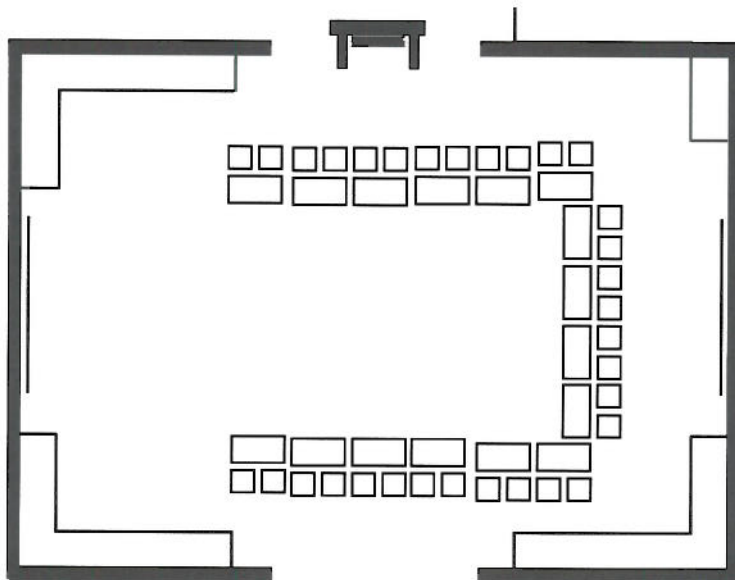

BECK AGRICULTURAL CENTER

BECK FIRST FLOOR

BECK AGRICULTURAL CENTER

BECK FIRST FLOOR

room_111a+b dimensions: 40' x 50'

classroom: 60 people max

board room: 40 ppl max

U Shaped : 32 ppl max

Room may be divided in half.

room_117

dimensions: 24' x 36'

classroom: 28 people max

u-shape: 20 max

board room: 32 max

room_141

dimensions: 30' x 32'

classroom: 38 people max

u-shape: 26 max

boardroom: 34 max

room_143

dimensions: 56' x 89'

classroom: 250 max

rounds: 250 max