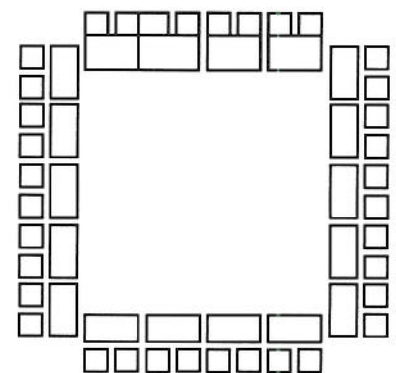

BECK AGRICULTURAL CENTER

BECK FIRST FLOOR

BECK AGRICULTURAL CENTER

BECK FIRST FLOOR

room_111a+b dimensions: 40' x 50'

classroom: 60 people max

board room: 40 ppl max

U Shaped : 32 ppl max

Room may be divided in half.

room_117

dimensions: 24' x 36'

classroom: 28 people max

u-shape: 20 max

board room: 32 max

room_141

dimensions: 30' x 32'

classroom: 38 people max

u-shape: 26 max

boardroom: 34 max

room_143

dimensions: 56' x 89'

classroom: 250 max

rounds: 250 max