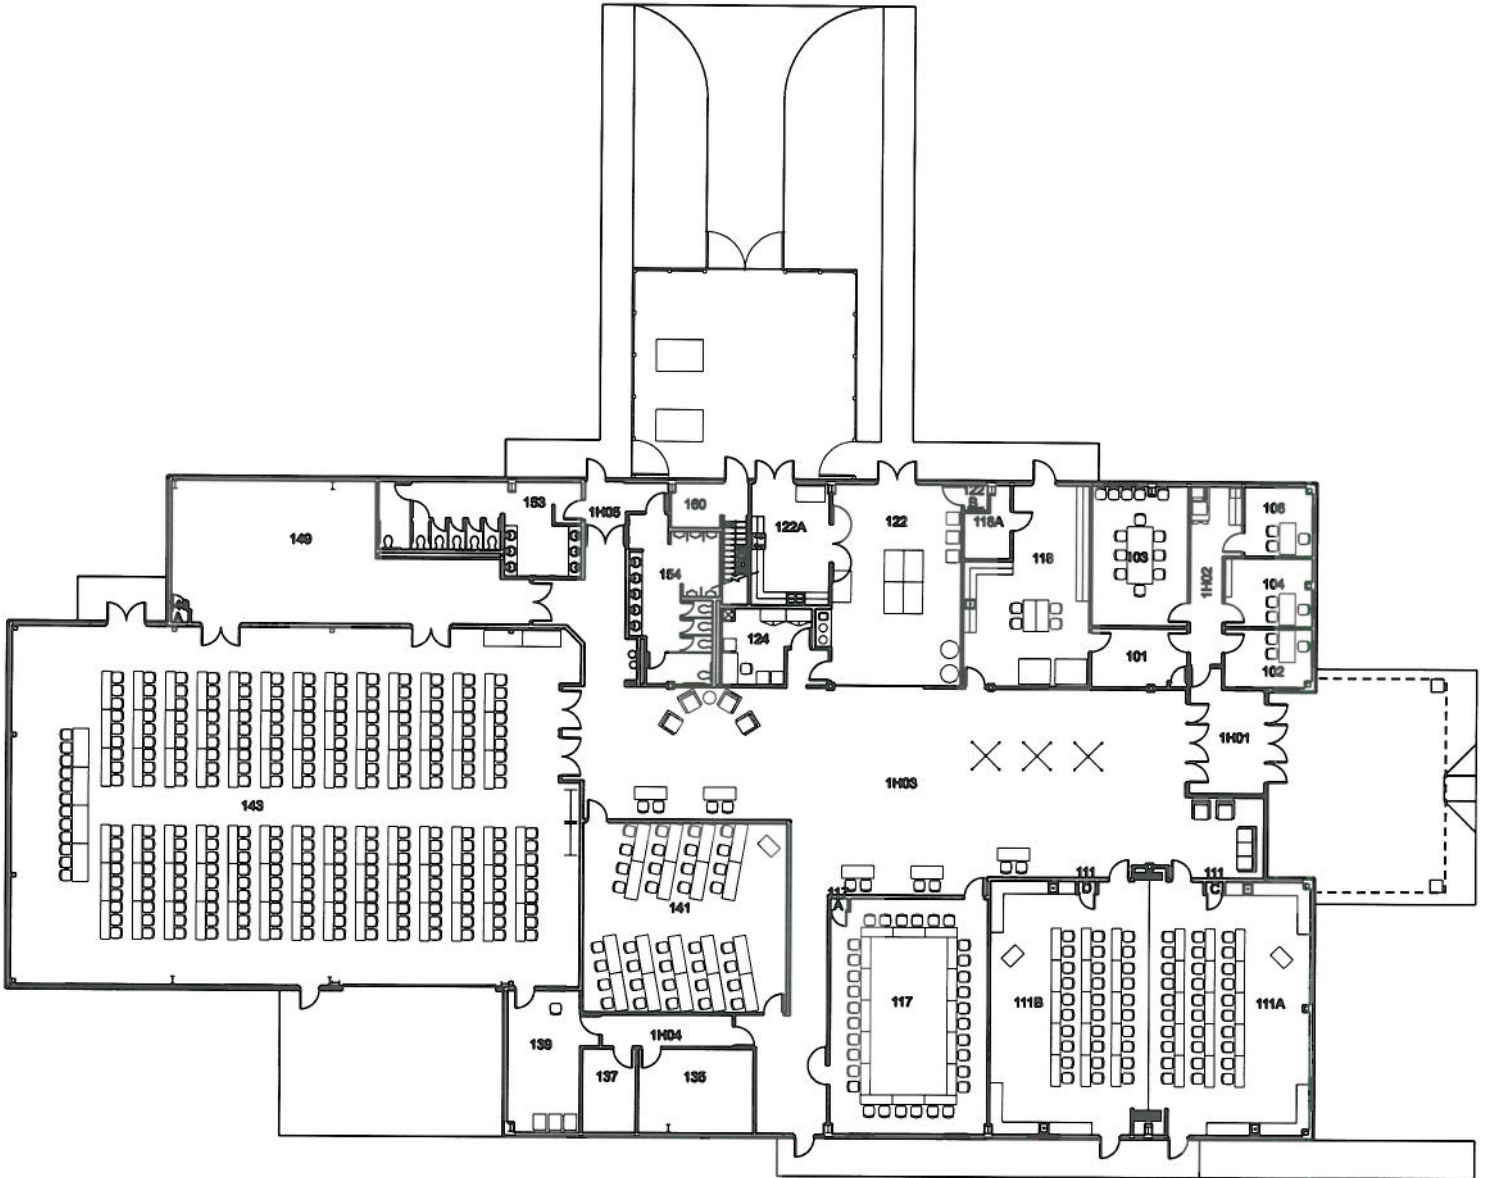

BECK AGRICULTURAL CENTER

BECK FIRST FLOOR

BECK AGRICULTURAL CENTER

BECK FIRST FLOOR

room_111a+b dimensions: 40' x 50'

classroom: 60 people max

board room: 40 ppl max

U Shaped : 32 ppl max

Room may be divided in half.

room_117

dimensions: 24' x 36'

classroom: 28 people max

u-shape: 20 max

board room: 32 max

room_141

dimensions: 30' x 32'

classroom: 38 people max

u-shape: 26 max

boardroom: 34 max

room_143

dimensions: 56' x 89'

classroom: 250 max

rounds: 250 max