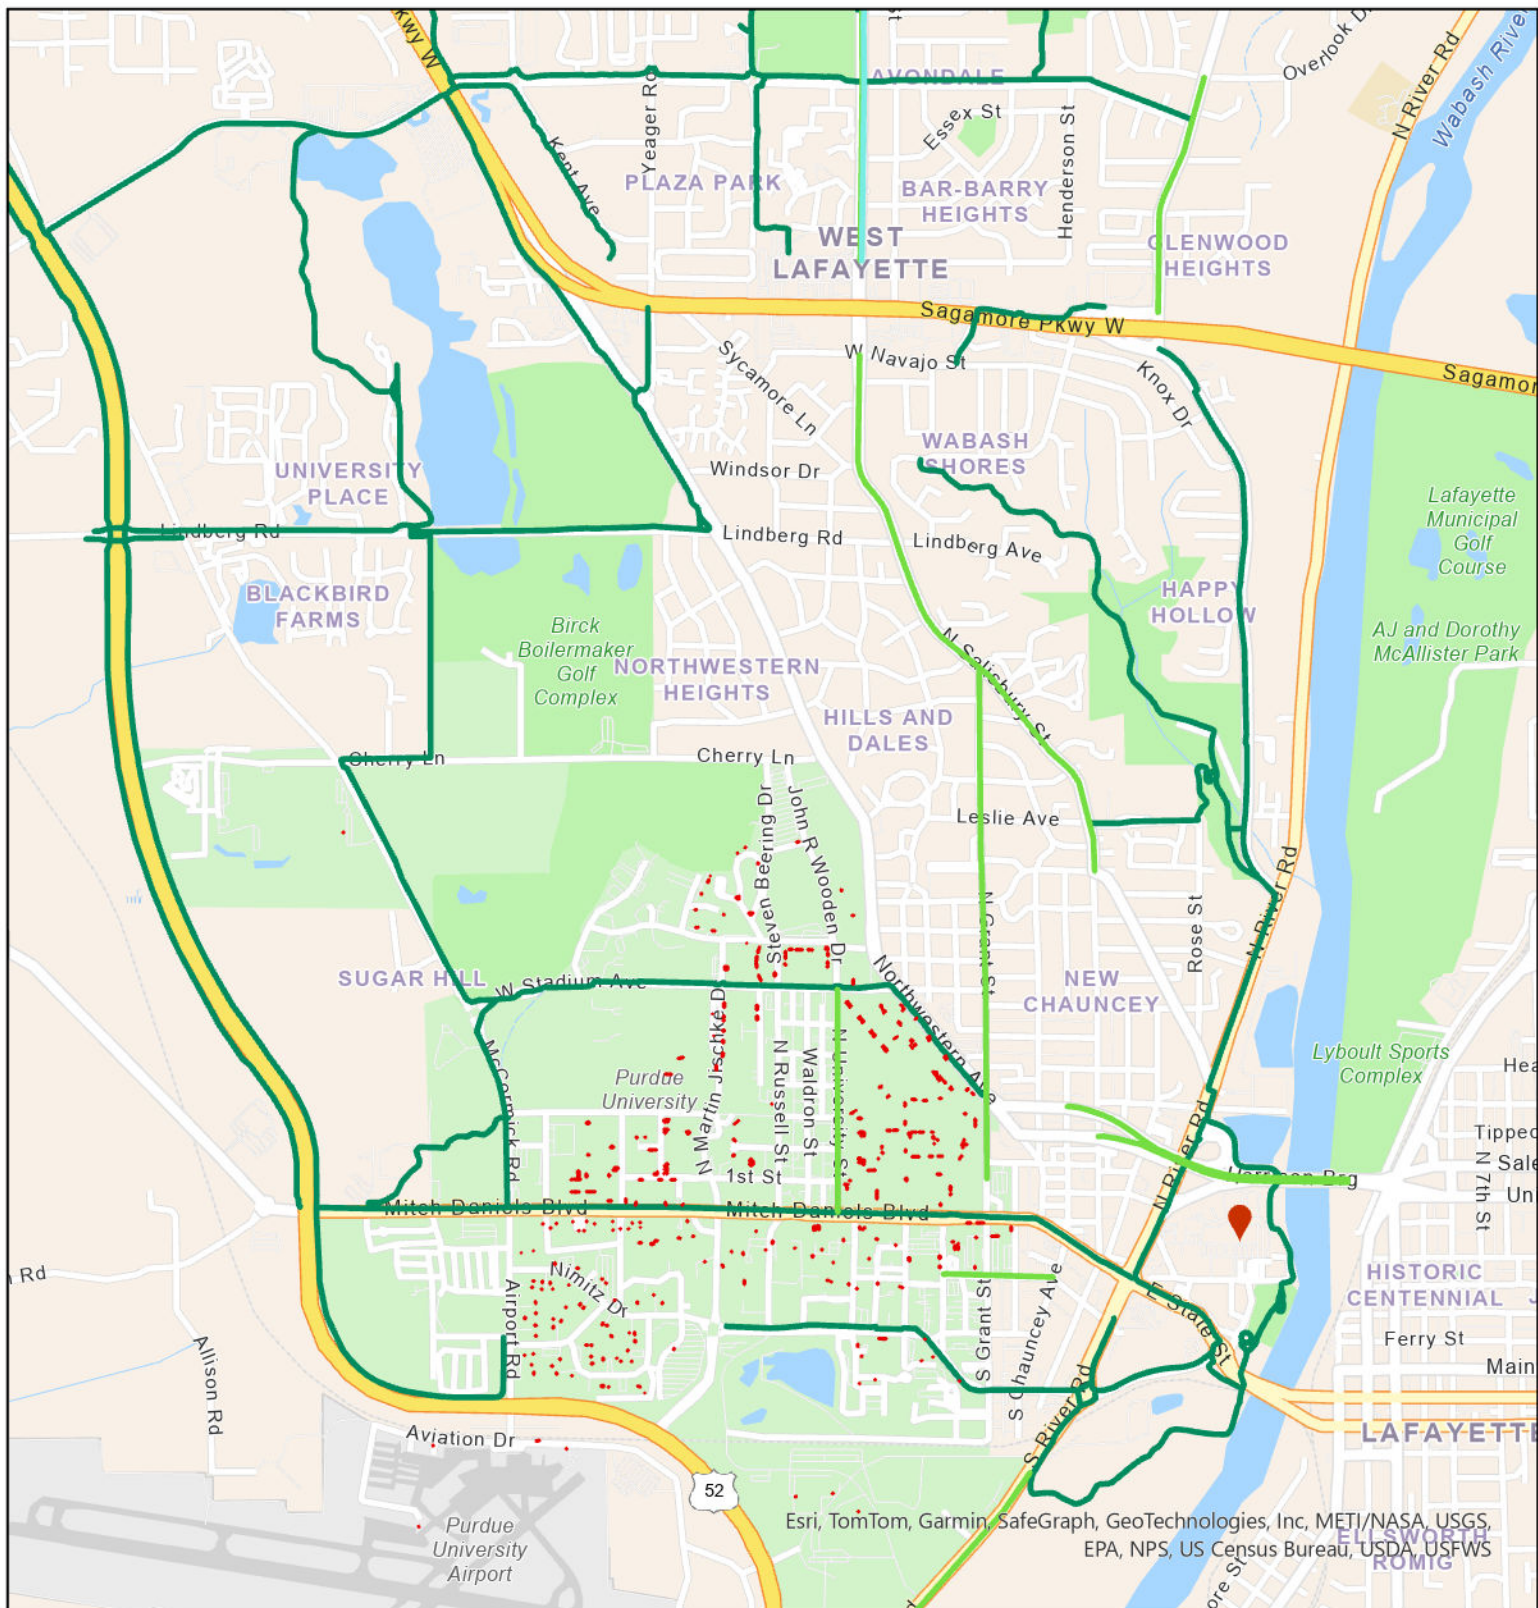

West Lafayette Bike Trail Map

Legend

- BikeRacks
- 📍 Bike Repair Facilities

- ### Trails
- Paved Trail
 - Bike Trail
 - Overlap

0 0.5 1 2 Miles

Esri, TomTom, Garmin, SafeGraph, GeoTechnologies, Inc, METI/NASA, USGS, EPA, NPS, US Census Bureau, USDA, USFWS