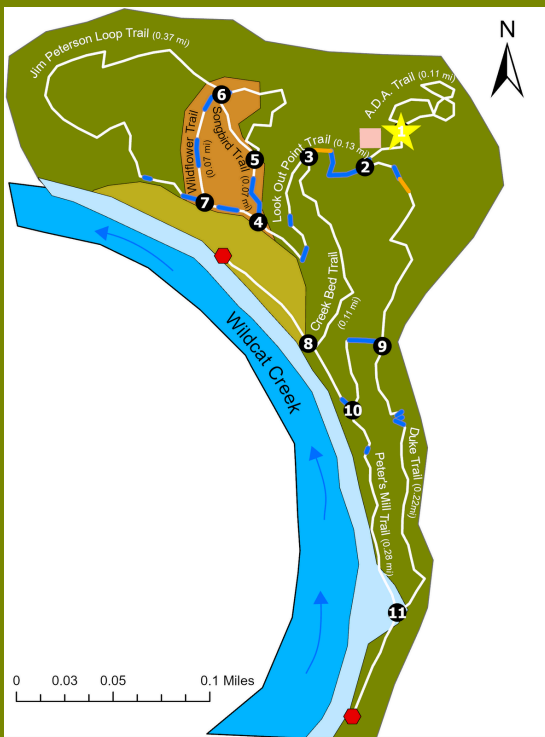

Look Out Point Trail (0.11 mi)

2

A.D.A Trail (0.11 mi)

You are at Node 1

-  Bridges
-  Stairs
-  Wetland
-  Grassland
-  Savannah
-  Forest
-  NICHES H.Q.

0 0.01 0.01 0.03 Miles