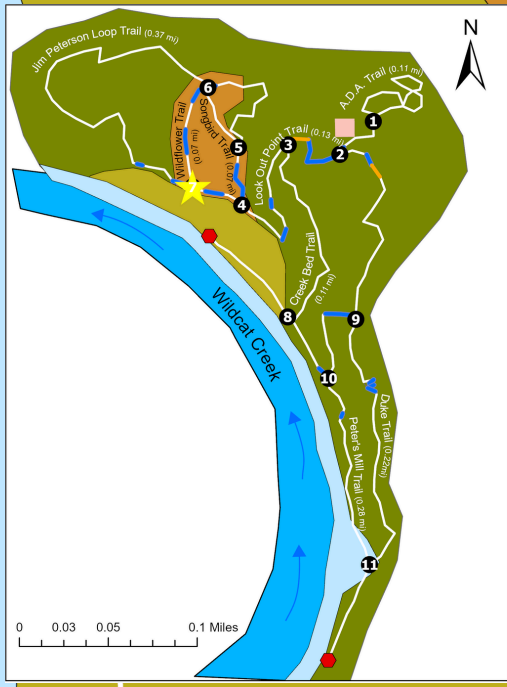

Peter's Mill Trail (0.28 mi)

Wildflower Trail (0.07 mi)

Songbird Trail (0.07 mi)

You are at Node 7

Wildcat Creek

-  Bridges
-  Stairs
-  Wetland
-  Grassland
-  Savannah
-  Forest