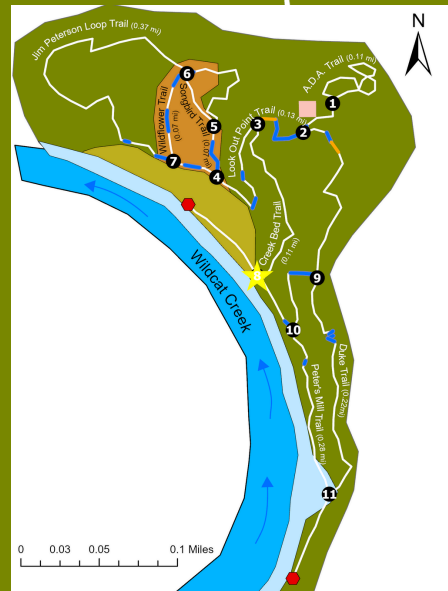

Wildcat Creek

You are at Node 8

8

Creekbed Trail (0.11 mi)

10

Duke Trail (0.22 mi)

9

- Bridges
- Stairs
- Wetland
- Grassland
- Savannah
- Forest

0 0.01 0.01 0.03 Miles