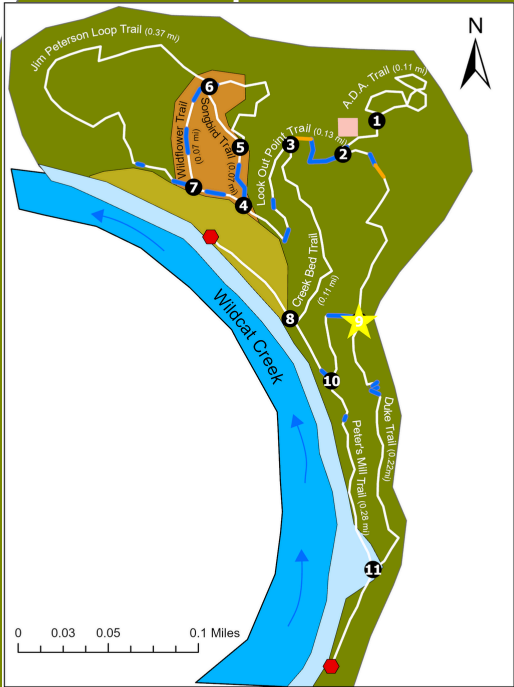

Wildcat Creek

10

Duke Trail (0.22mi)

You are at Node 9

9

Creekbed Trail (0.11 mi)

8

-  Bridges
-  Stairs
-  Wetland
-  Grassland
-  Savannah
-  Forest

0 0.01 0.01 0.03 Miles

0 0.03 0.05 0.1 Miles