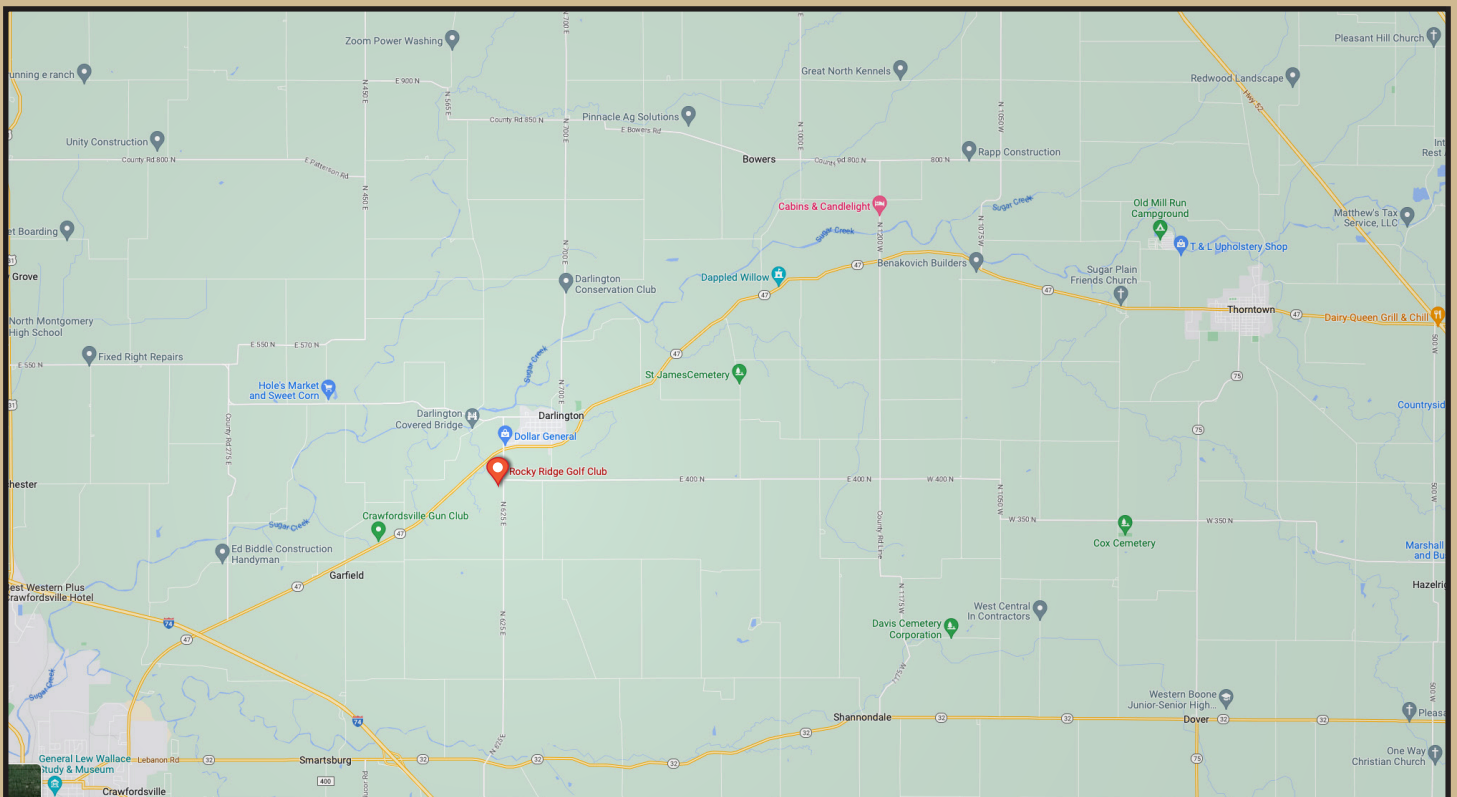

Directions to Rocky Ridge Golf Club

COMING FROM THE INDIANAPOLIS AREA

From I-74, take the State Road 32 exit. Head east on State Road 32 to County Road 625 E. Turn left onto 625 E and head north. The golf course is located on the west side of 625 E between 400 N and 300 N.

COMING FROM THE LAFAYETTE AREA

From US HWY 231-S, turn left to head east on 550 N (at the Cherry Grove Elevator). Continue on paved road as it turns south and continues as 500 N. Enter Darlington and take 625 E and head south. Continue on 625 E, crossing State Road 47. Golf course is located on the west side of 625 E between 400 N and 300 N.

We look forward to seeing you and your teams on August 16th!

QUESTIONS?

Contact Purdue Ag Alumni Association at (765) 494-8593 or brandi@purdue.edu