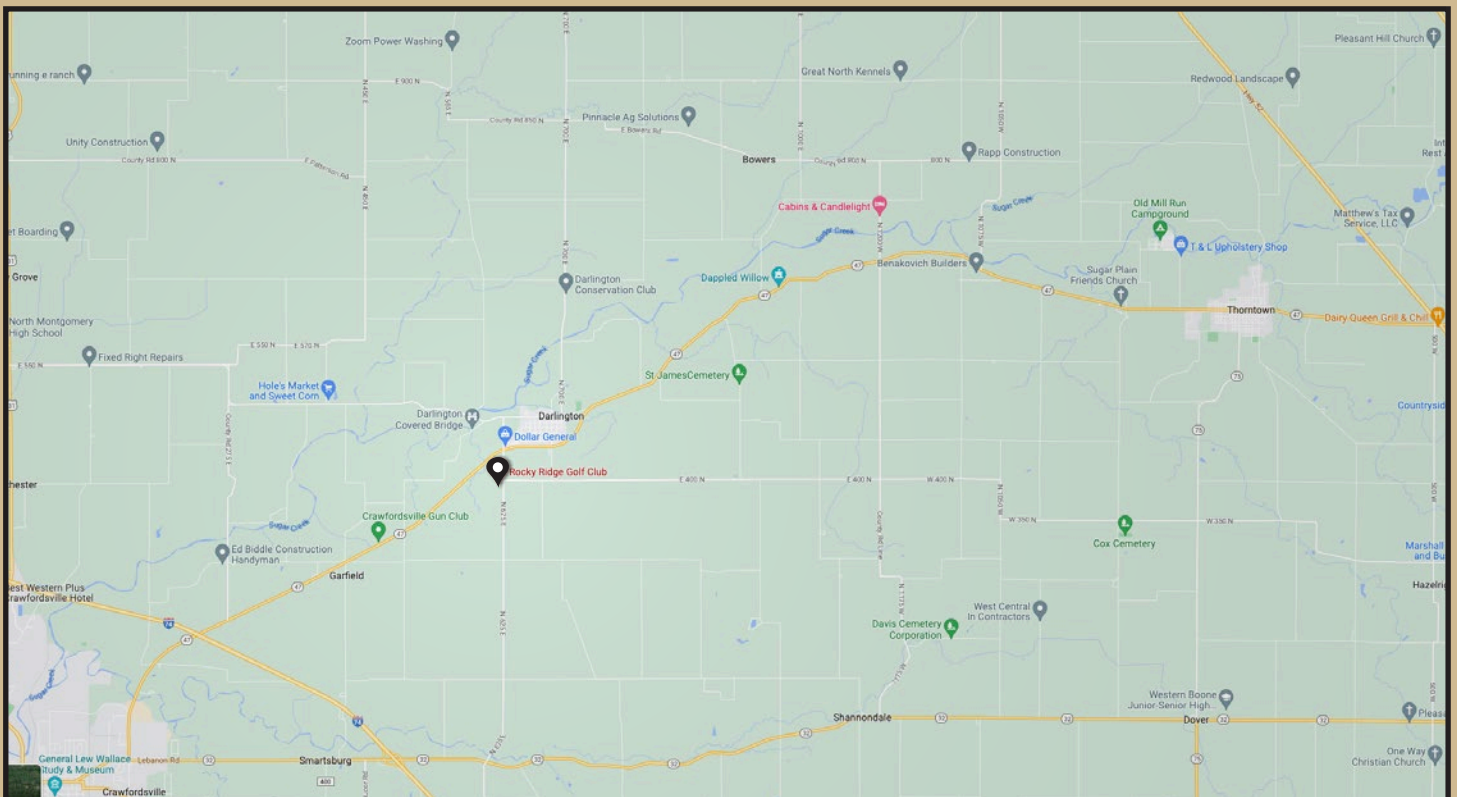

Directions to Rocky Ridge Golf Club

COMING FROM THE INDIANAPOLIS AREA

From I-74, take the State Road 32 exit. Head east on State Road 32 to County Road 625 E. Turn left onto 625 E and head north. The golf course is located on the west side of 625 E between 400 N and 300 N.

COMING FROM THE LAFAYETTE AREA

From US HWY 231-S, turn left to head east on 550 N (at the Cherry Grove Elevator). Continue on paved road as it turns south and continues as 500 N. Enter Darlington and take 625 E and head south. Continue on 625 E, crossing State Road 47. Golf course is located on the west side of 625 E between 400 N and 300 N.

We look forward to seeing you and your teams on August 13th!

QUESTIONS?

Contact Purdue Ag Alumni Association at (765) 494-8593 or brandi@purdue.edu