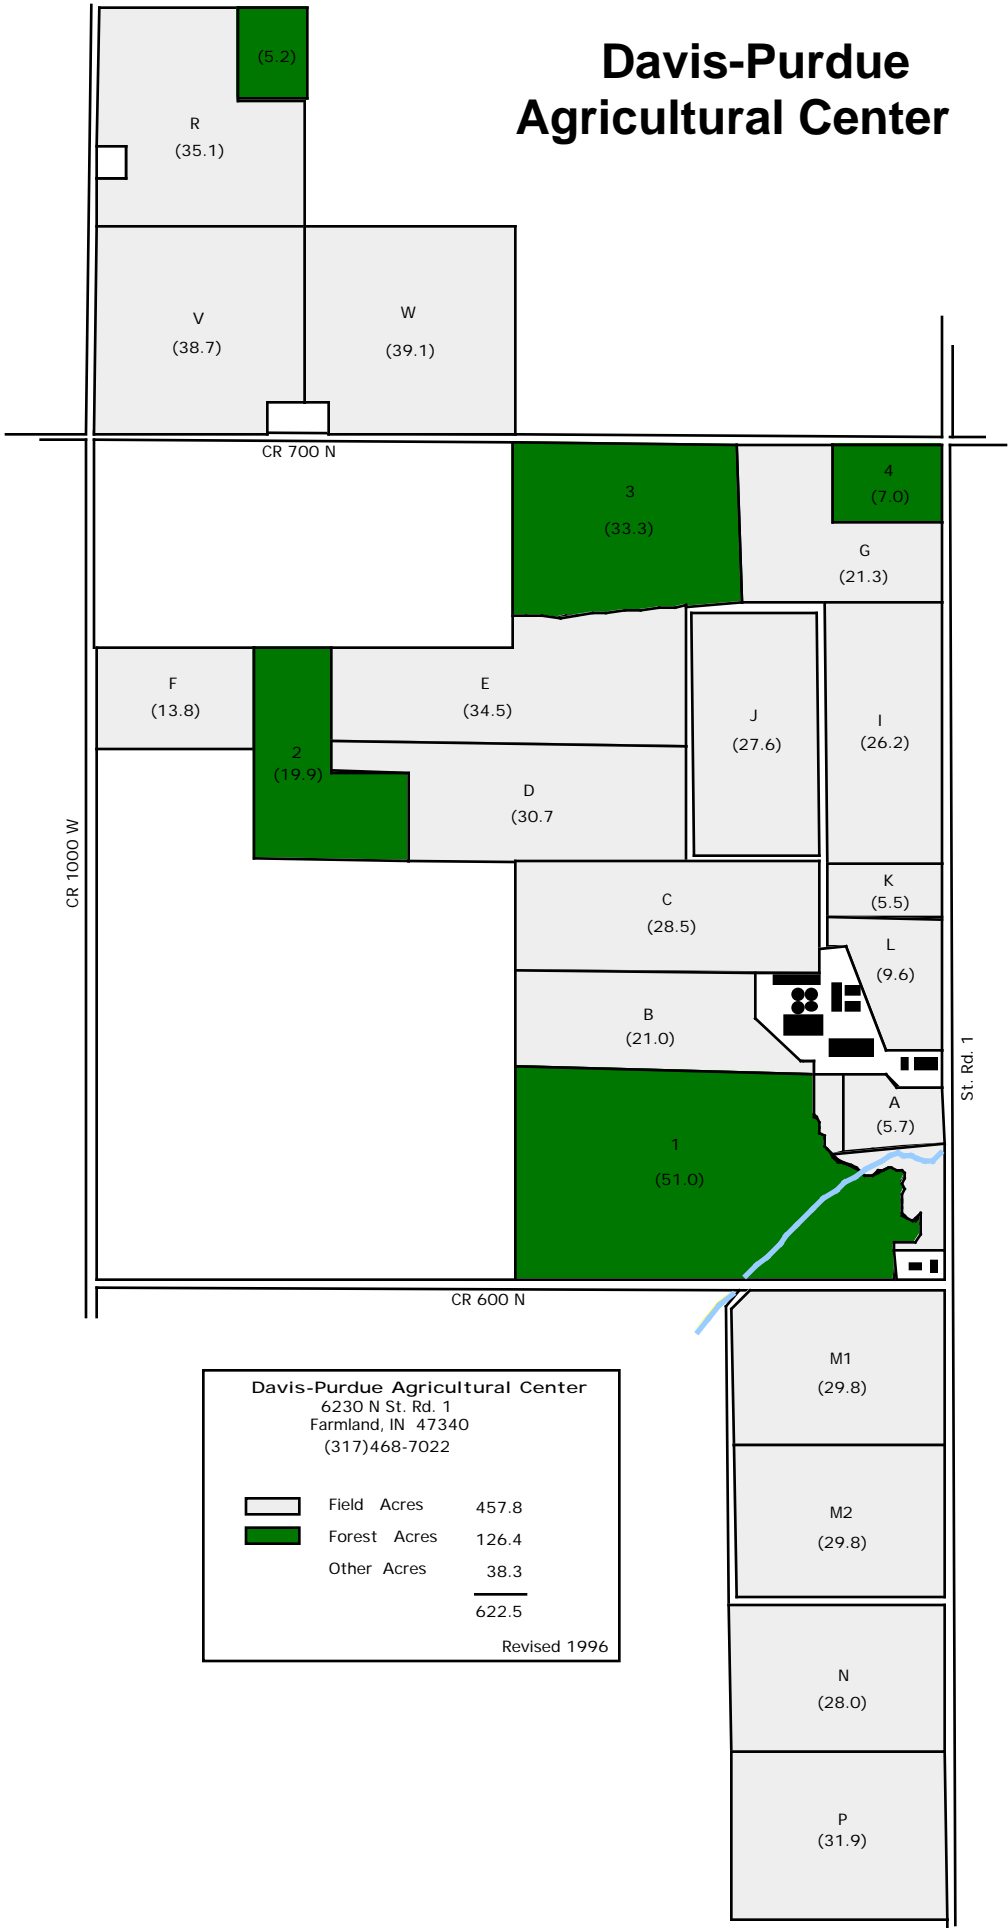

Davis-Purdue Agricultural Center

Davis-Purdue Agricultural Center 6230 N St. Rd. 1 Farmland, IN 47340 (317)468-7022		
	Field Acres	457.8
	Forest Acres	126.4
	Other Acres	38.3
		622.5
Revised 1996		